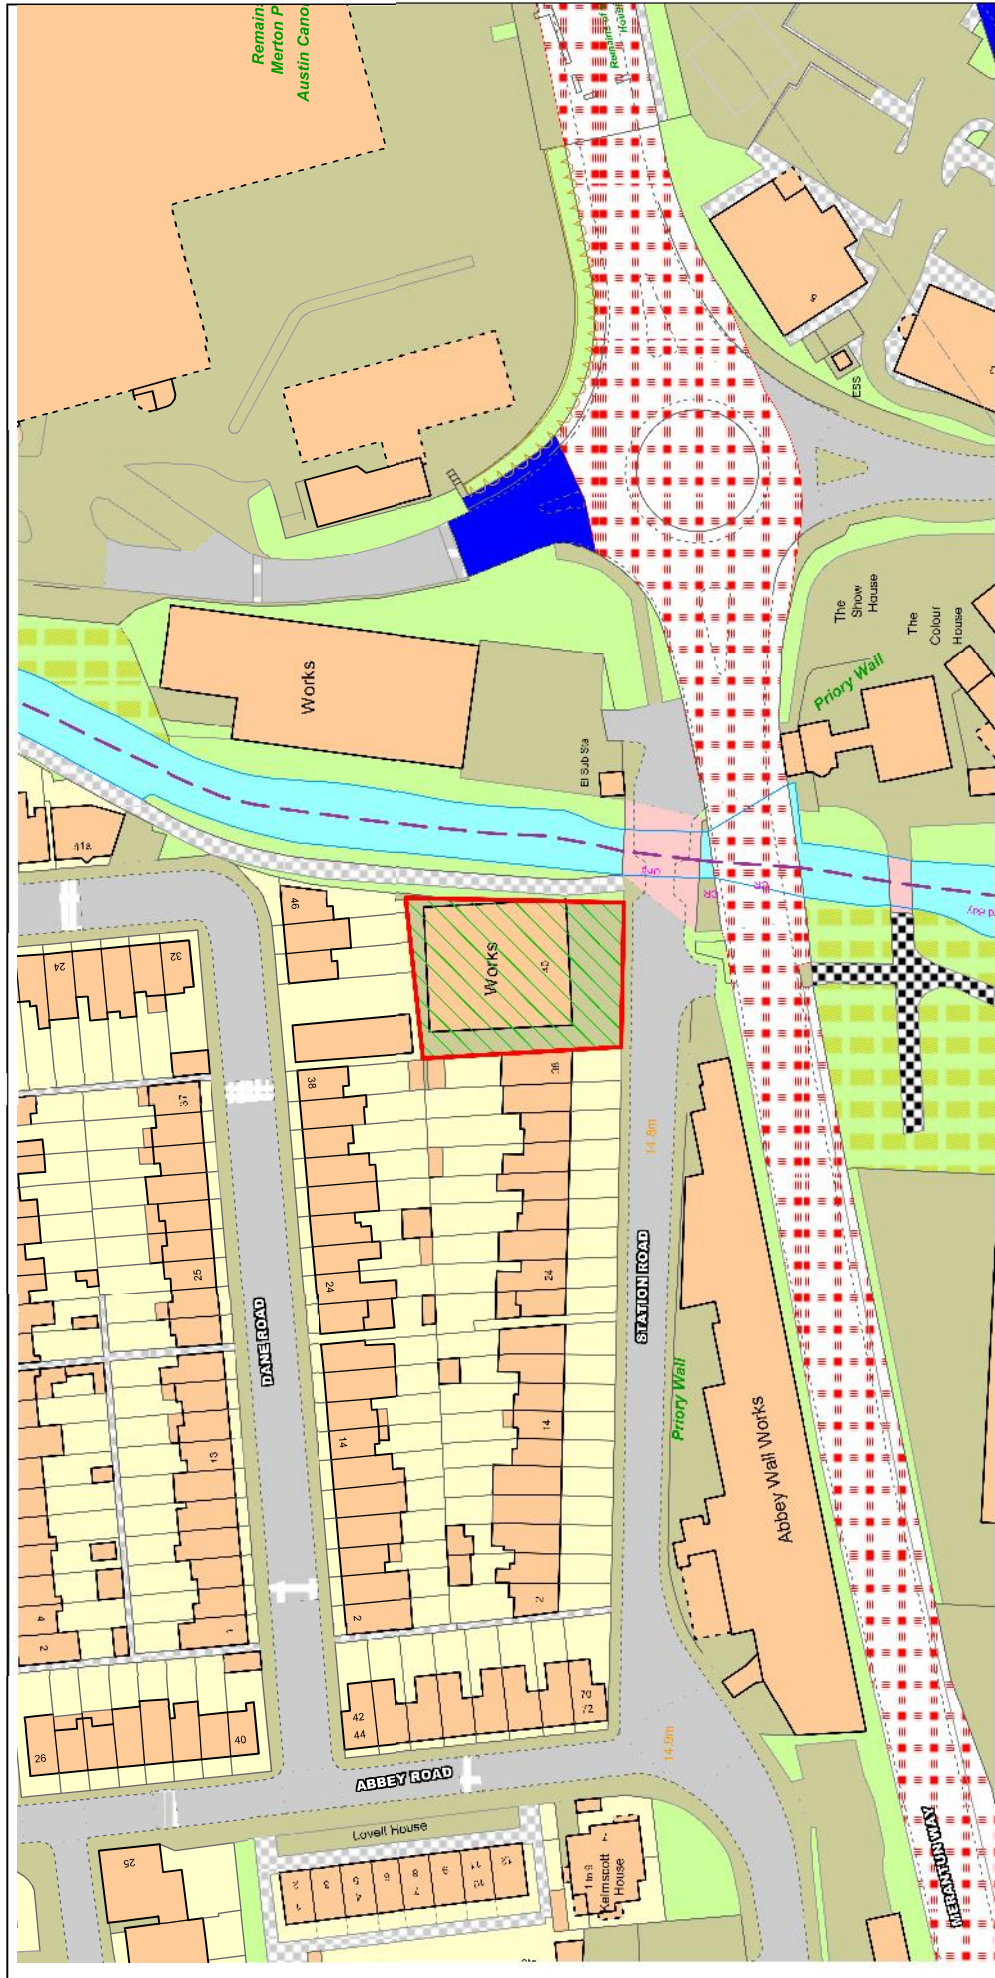

NORTHGATE SE GIS Print Template

Text Details **40 Station Rd**

This material has been reproduced from Ordnance Survey digital map data with the permission of the controller of Her Majesty's Stationery Office, © Crown Copyright.

This page is intentionally left blank